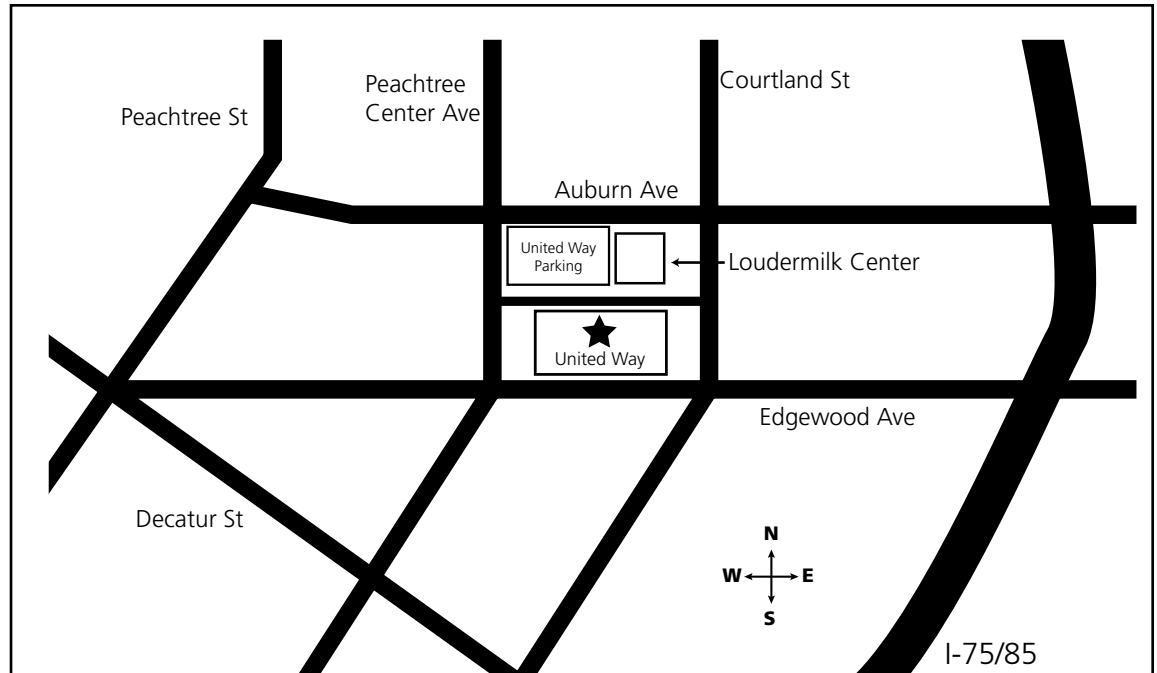

United Way of Metropolitan Atlanta

100 Edgewood Avenue, N.E.

Atlanta, Georgia 30303

404.527.7200

Directions from:

I-75/85 Northbound

Exit #246 Central Avenue/ Fulton Street. Follow the signs to Fulton Street. At the light at the end of the ramp, turn **right** on **Fulton Street**. At the next light, turn **left** on **Capitol Avenue**. Capital Ave becomes Piedmont Avenue. After crossing MLK Jr. Drive, Capital Avenue becomes Piedmont Avenue. Turn **left** onto **Auburn Avenue**, cross over Courtland Street. The entrance into the parking deck will be on the **left**. After you've taken a ticket and parked in the parking deck, take the elevators to level 1. Come across the crosswalk into the United Way Building, our reception area is on the second floor.

I-75/85 Southbound

Exit #249A Courtland Street is one way street going south. Follow Courtland to **Auburn Avenue**, turn **right**. The entrance into the parking deck will be on the **left**. After you've taken a ticket and parked in the parking deck, take the elevators to level 1. Come across the crosswalk into the United Way Building, our reception area is on the second floor.

I-20 Westbound

Exit #58A Capital Avenue turn **right** at the light. Stay on Capitol Avenue, which changes into Piedmont Avenue after crossing MLK Jr. Drive. Turn **left** onto **Auburn Avenue**, cross over Courtland Street. The entrance to the parking deck is on the **left**. After you've taken a ticket and parked in the parking deck, take the elevators to level 1. Come across the crosswalk into the United Way Building, our reception area is on the second floor.

MARTA Northbound or Southbound Line

Take MARTA to the 5 Points Station; Exit the station on Peachtree Street. Head North on Peachtree Street (left). Edgewood Avenue will be one block up. Take a right onto Edgewood Avenue and walk about three blocks to 100 Edgewood. Take the elevators to the second floor reception area.